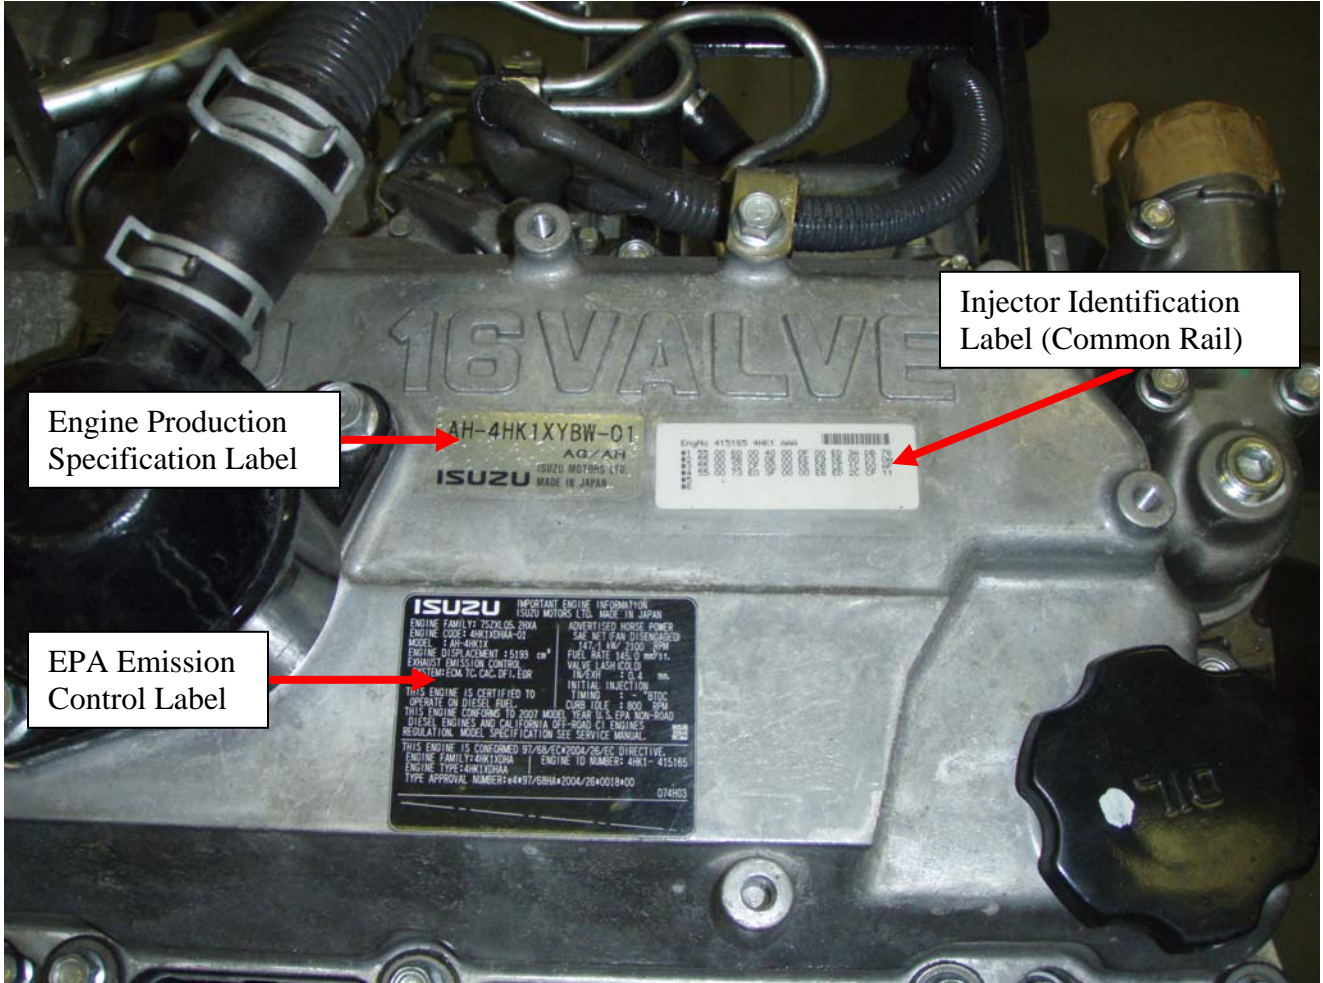

ISUZU

DIESEL

Isuzu Engine Label Descriptions

Note: Labels may vary slightly depending on emission tier level.

View of Valve Cover (Tier 3 Common Rail)

Engine Production
Specification Label

Injector Identification
Label (Common Rail)

EPA Emission
Control Label

EPA Emission Control Label

- Required engine emission control information
- Engine model and serial number
- Engine output at rated RPM
- Valve lash
- Other information