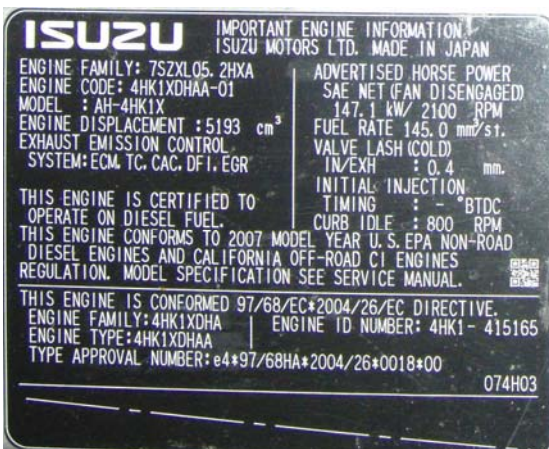

ISUZU

DIESEL

Isuzu Engine Label Descriptions

Note: Labels may vary slightly depending on emission tier level.

View of Valve Cover (Tier 3 Common Rail)

Engine Production
Specification Label

Injector Identification
Label (Common Rail)

EPA Emission
Control Label

EPA Emission Control Label

- Required engine emission control information
- Engine model and serial number
- Engine output at rated RPM
- Valve lash
- Other information